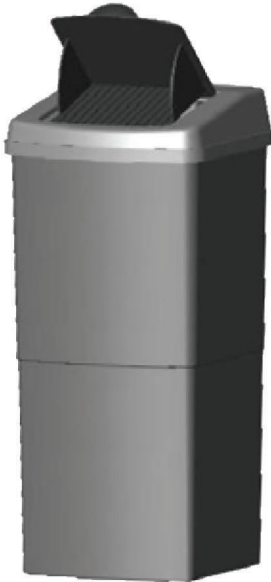

MINI-BIN™
11 LITERS

PEDAL-BIN™
22 LITERS

NAPPY-BIN™
42 LITERS

JUMBO-BIN™
42 LITERS

LADY-BIN™
22 LITERS

Calfarme® Sanitary Disposal Bins

Designed for hygienic, convenient and discreet disposal of sanitary towels/tampons, panty liners and baby diapers

JUMBO-BIN™ with detachable MODESTY FLAP to conceal inside contents and large capacity designed for excessive disposal of sanitary towels & tampons.

CAPACITY : 42 liters / WT : 2.65 kg
DIMENSION : 310mm x 310mm x 670mm(H)

NAPPY-BIN™ OPEN COVER-FLAP and large capacity, designed for disposal of baby diapers in Baby Changing Rooms and Handicaps Toilets.

CAPACITY : 42 liters / WT : 2.65 kg
DIMENSION : 310mm x 310mm x 670mm(H)

CAPACITY : 11 liters / WT : 1.16 kg
DIMENSIONS : 350mm (H) x 300mm (W) x 170mm (D)

LADY-BIN™ is slim enough to fit neatly alongside the toilet pedestal without causing any inconvenience.

CAPACITY : 22 liters / WT : 1.7kg
DIMENSIONS : 610mm (H) x 310mm (W) x 170mm (D)