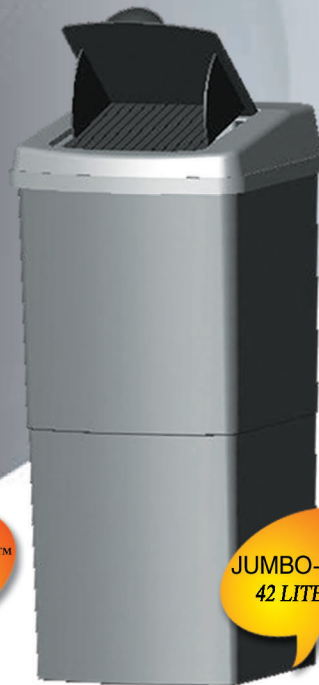

Sanitary Disposal Bins

- Practical, Durable and User-Friendly
- Appreciated by all patrons and keep the surrounding clean at all time
- No more sanitary disposal problems and expensive plumbing repairs caused by clogged drains and toilet bowls

MINI-BIN™
11 LITERS

PEDAL-BIN™
22 LITERS

NAPPY-BIN™
42 LITERS

JUMBO-BIN™
42 LITERS

LADY-BIN™
22 LITERS

Calfarme® Sanitary Disposal Bins

Designed for hygienic, convenient and discreet disposal of sanitary towels/tampons, panty liners and baby diapers

JUMBO-BIN™ with detachable MODESTY FLAP to conceal inside contents and large capacity designed for excessive disposal of sanitary towels & tampons.

CAPACITY : 42 liters / WT : 2.65 kg
DIMENSION : 310mm x 310mm x 670mm(H)

CAPACITY : 11 liters / WT : 1.16 kg
DIMENSIONS : 350mm (H) x 300mm (W) x 170mm (D)

LADY-BIN™ is slim enough to fit neatly alongside the toilet pedestal without causing any inconvenience.

CAPACITY : 22 liters / WT : 1.7kg
DIMENSIONS : 610mm (H) x 310mm (W) x 170mm (D)